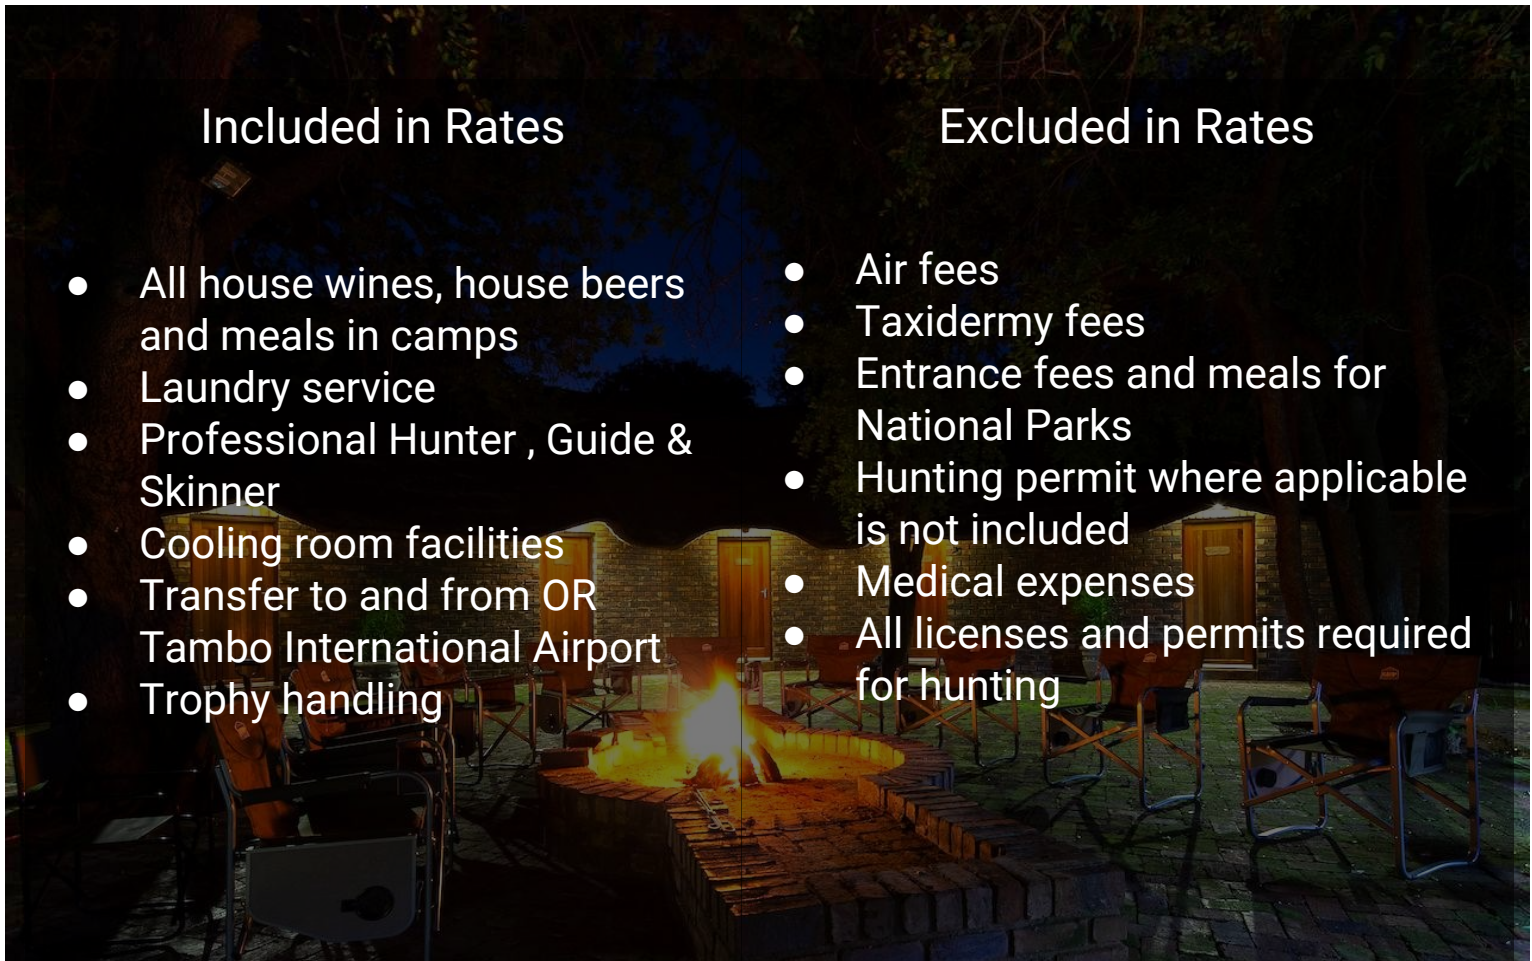

The Badger Package

Includes:

1x Civet or Genet
1x Honey Badger
1x Serval
1x Cape Eland

Accommodation:

Manaka Lodge
10 Nights, 8 Hunting Days.

All inclusive per person:

1 Hunter per PH	-	$ 7 850,00
2 Hunters per PH	-	$ 7 065,00

Included in Rates

- All house wines, house beers and meals in camps
- Laundry service
- Professional Hunter , Guide & Skinner
- Cooling room facilities
- Transfer to and from OR Tambo International Airport
- Trophy handling

Excluded in Rates

- Air fees
- Taxidermy fees
- Entrance fees and meals for National Parks
- Hunting permit where applicable is not included
- Medical expenses
- All licenses and permits required for hunting